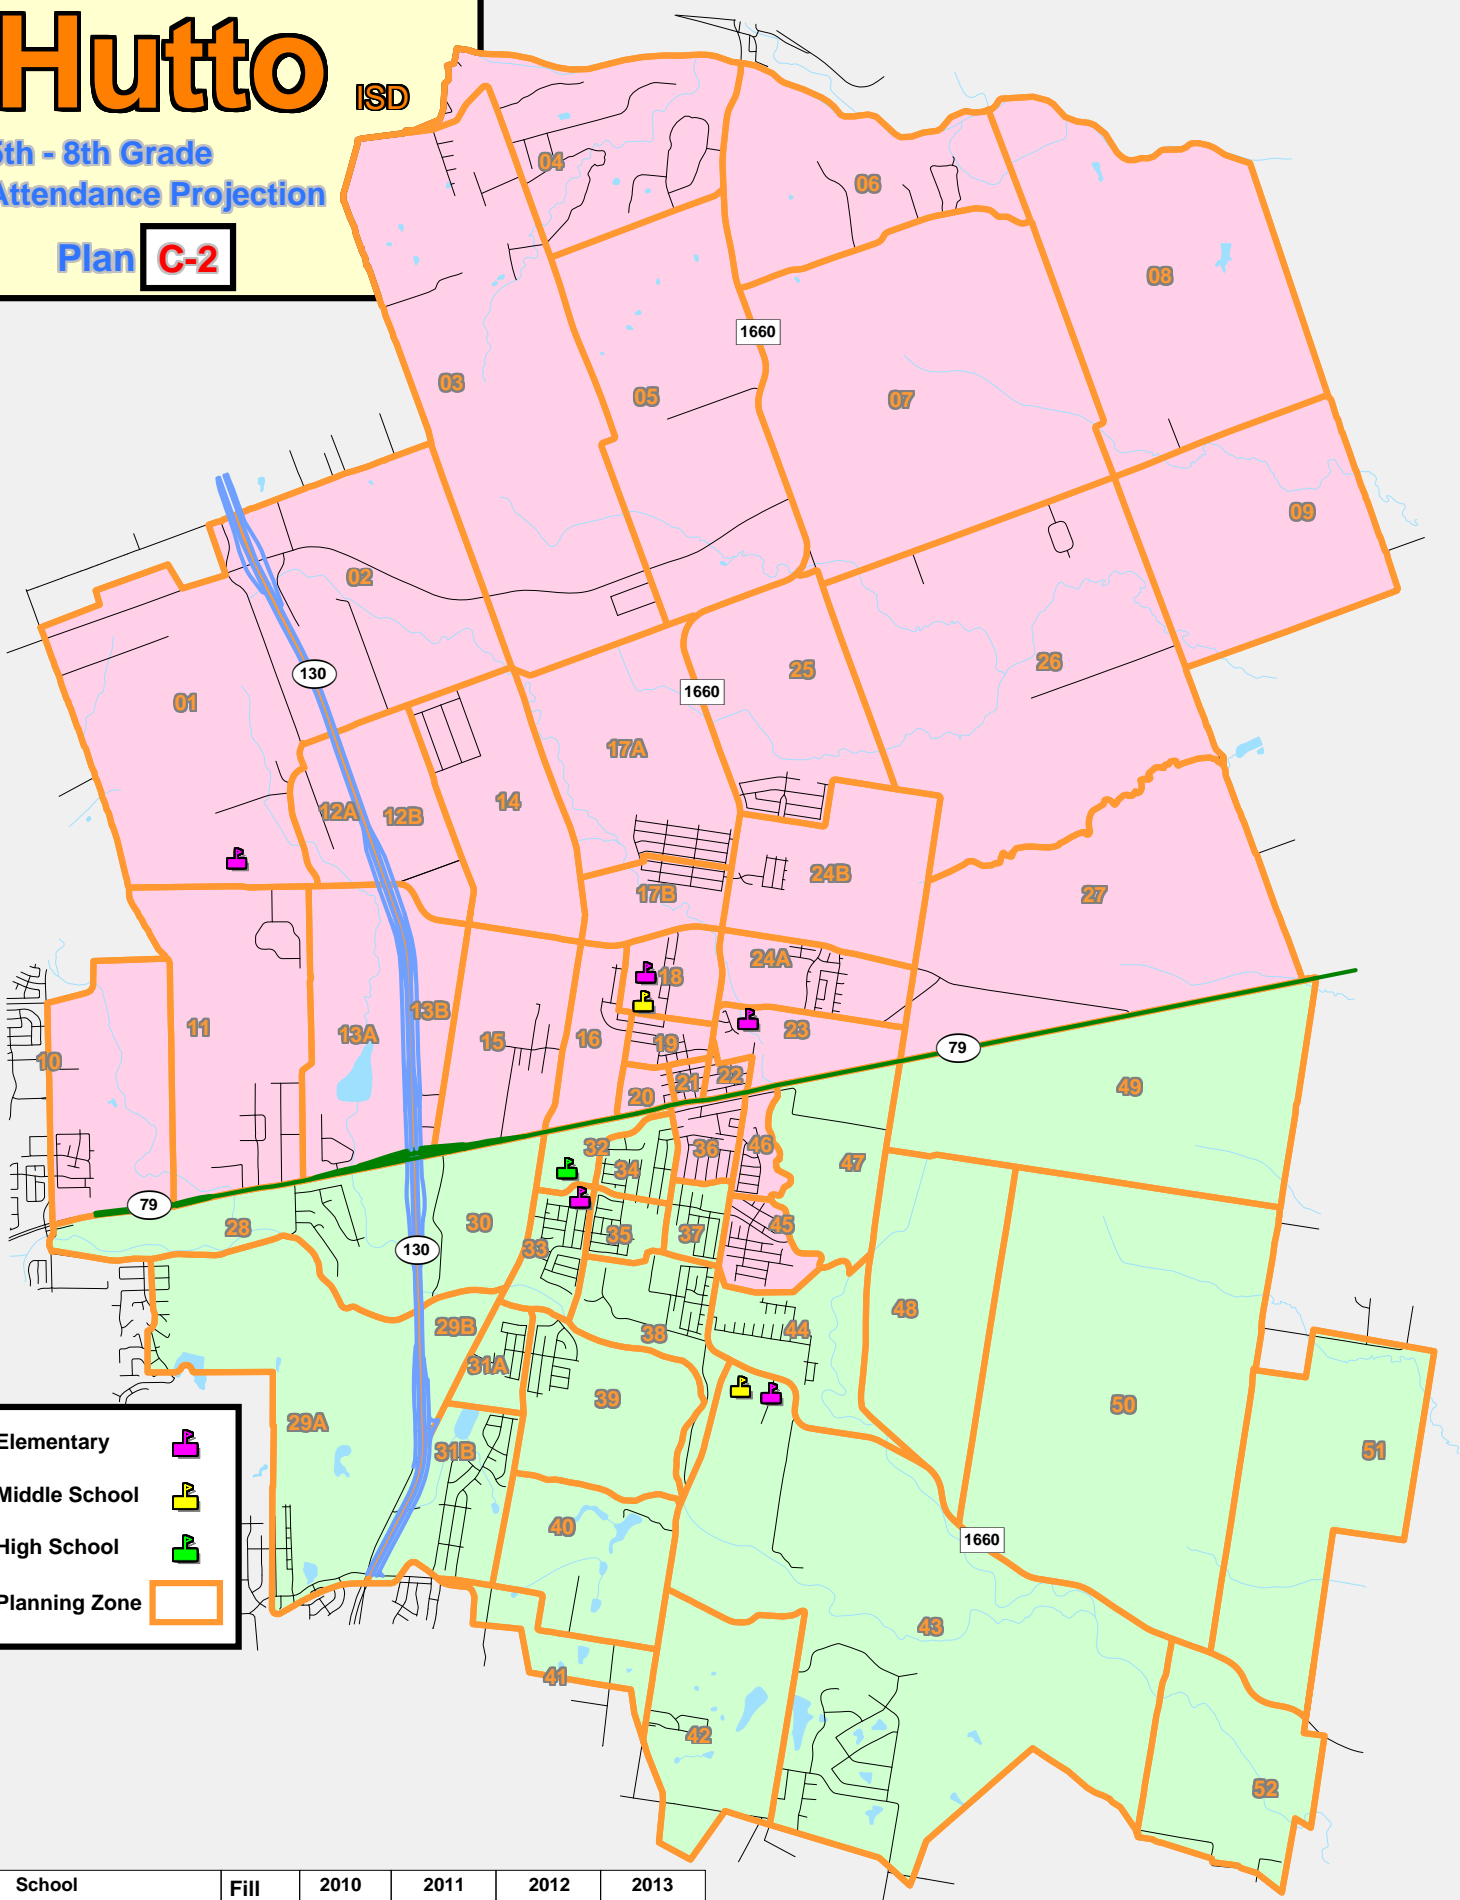

# Hutto

ISD

5th - 8th Grade  
Attendance Projection

Plan **C-2**

Elementary	
Middle School	
High School	
Planning Zone	

School	Fill	2010	2011	2012	2013
Farley Middle School		831	859	923	983
Hutto Middle School		791	850	879	956